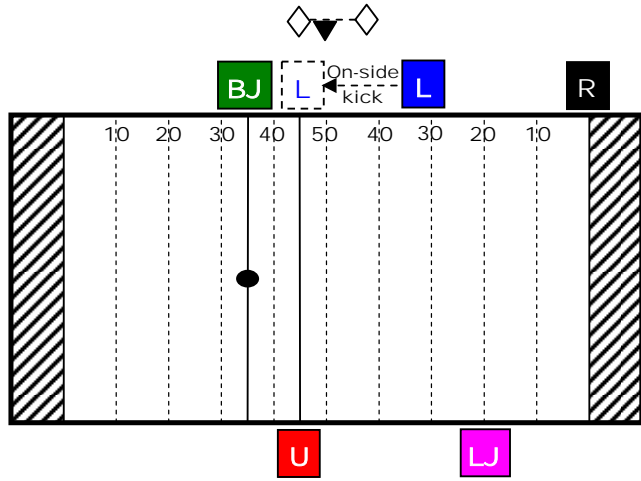

5

Measurements

Kickoff Positions

Prior to Coin Toss

Standard Positions

Inside 20

Inside 7½

Scrimmage kick

5

**1-point PAT or
field goal inside 7½**

5

Field goal outside 7½

Initial keys: Standard

Balanced formation

Trips