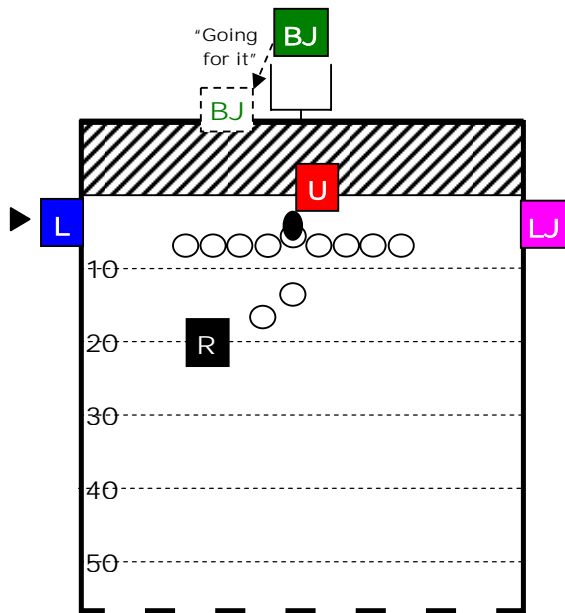

5

Measurements

Kickoff Positions

Prior to Coin Toss

Standard Positions

Inside 20

Inside 7½

Scrimmage kick

5

**1-point PAT or
field goal inside 7½**

5

Field goal outside 7½

Initial keys: Standard

Balanced formation

Trips