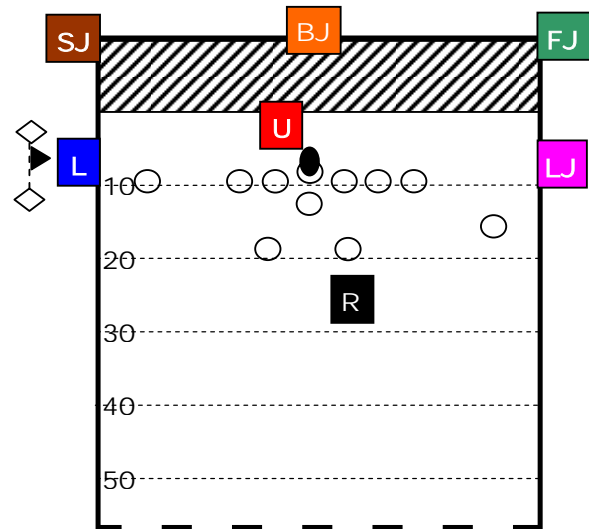

7

Measurements

Kickoff Positions

Prior to Coin Toss

Standard Positions

Inside 20

Inside 7½

Scrimmage kick

7

**1-point PAT or
field goal inside 7½**

7

Field goal outside 7½

Initial keys: Standard

Balanced formation

Trips